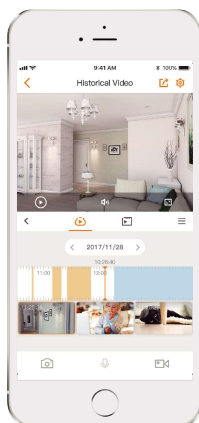

imou

A1

1080P Wi-Fi Pan & Tilt Camera

With 1080P Full HD live monitoring and 0~355° pan & -5~80° tilt features, A1 ensures every corner of your home completely covered. Human Detection quickly finds human targets in images and immediately sends a notification to you. Privacy Mode helps protect your personal privacy when you are home, and Smart Tracking function lets the camera follows moving objects when it detects motion.

-  **1080P Full HD**
See more than 720P
-  **Smart Tracking**
Automatically tracks moving objects
-  **Privacy Mode**
Hide the lens to protect your personal privacy
-  **Human Detection**
Quickly find human targets in you home
-  **Abnormal Sound Alarm**
Sends alerts to your smartphone when it detects abnormal sound
-  **Alarm Notification**
Sends instant alerts to your mobile phone when an event is detected
-  **Built-in Siren**
Scare strangers away from your home
-  **Diversified Storage**
Supports NVR, Cloud Storage or Micro SD card (up to 256GB)
-  **Two-way Talk**
Communicate with family and pets easily

Back View

Specifications

Camera

1/2.9" 2Megapixel Progressive CMOS
 2MP(1920 x 1080)
 Night Vision: 10m(33ft) Distance
 3.6mm Fixed Lens
 Field of View : 86° (H), 45° (V), 105° (D)
 355° Pan & -5~80° Tilt