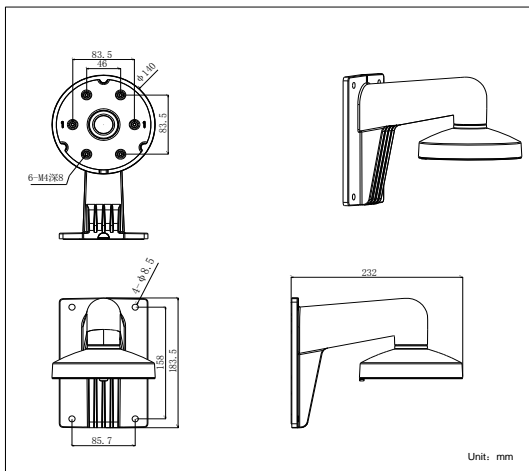

DS-1273ZJ-140

DS-2CC51xxP(N) Wall Mounting Bracket for Dome Camera

Features:

- Aluminum alloy material with surface spray treatment
- The outlet hole makes the feature looks better
- Better water proof design
- Convenient installation coordinating with lower bowl

Dimension:

Order Model:

DS-1273ZJ-140

Parameter:

Model	DS-1273ZJ-140
Parameters	DS-2CC51xxP(N) Wall Mounting Bracket for Dome Camera
Appearance	Hik White
Range of Application	Suitable for DS-2CC51xxP(N) dome camera wall mounting
Material	Aluminum Alloy
Dimension	140×182×120mm
Weight	703g

Notice:

- The bracket is for DS-2CC51xxP(N)-VF dome camera
- Pay attention to the color matching when select bracket
- The bracket should be installed on flat wall
- The wall must be capable of supporting over 3 times as much as the total weight of the camera and the mount
- The maximum load capacity of the bracket is 4.5KG