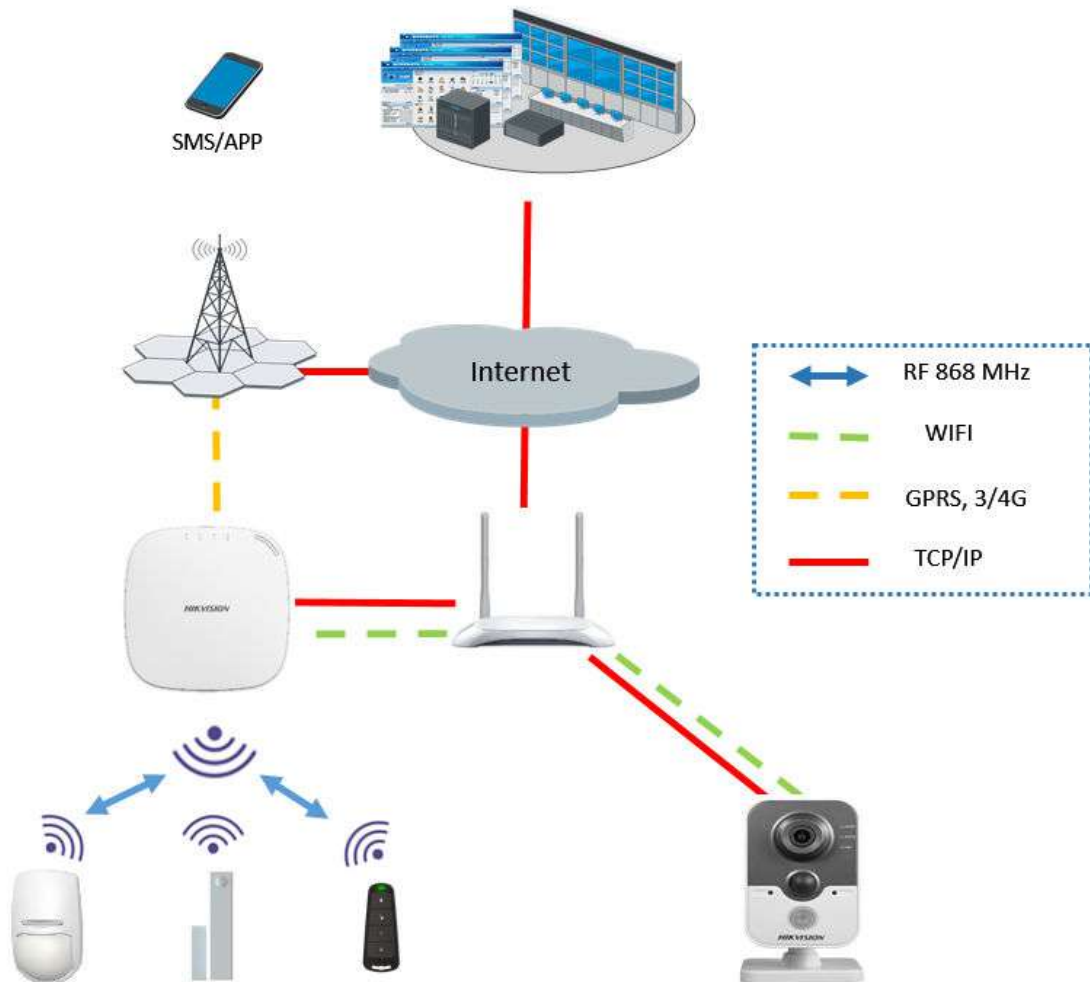

- AES-128-bit data encryption
- Supports LED indicator to indicates system status
- 4520 mAh lithium backup battery, supports up to 12h power supply

Typical Application