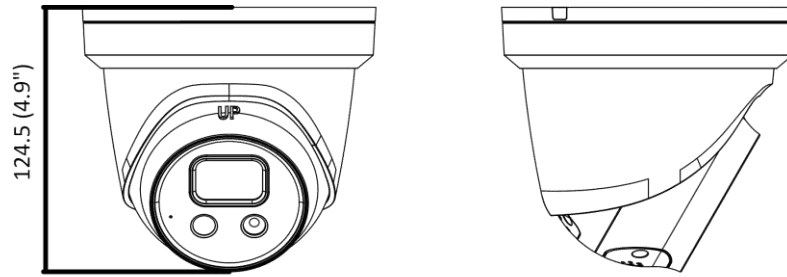

▪ **Dimension**

Unit: mm (inch)

▪ **Accessory**