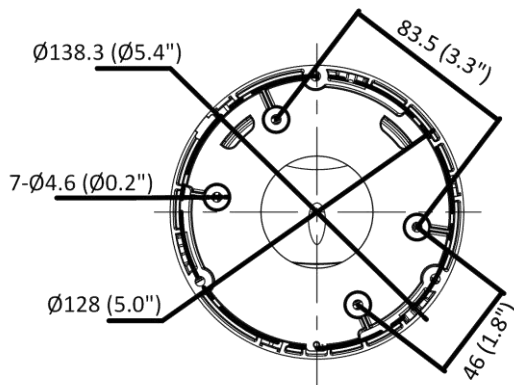

▪ **Dimension**

Unit: mm (inch)

▪ **Accessory**