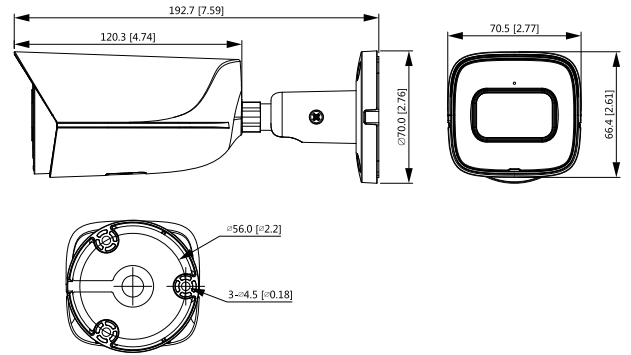

Power

Power Supply	12V DC/PoE (802.3af)
Power Consumption	< 5.4W

Environment

Operating Conditions	-40°C to +60°C (-40°F to +140°F)/less than≤95%
----------------------	--

Storage Conditions	-40°C to +60°C (-40°F to +140°F)
Ingress Protection	IP67
Structure	
Casing	Metal
Dimensions	192.7 mm × 70.5 mm × 66.4 mm (632.2" × 231.3" × 217.8") (L × W × H)
Net Weight	590 g (1.3lb)
Gross Weight	780 g (1.7lb)

Dimensions (mm[inch])

Ordering Information

Type	Part Number	Description
5MP Camera	DH-IPC-HFW3541EP-SA	5MP Lite AI IR Fixed focal Bullet Network Camera,PAL
	DH-IPC-HFW3541EN-SA	5MP Lite AI IR Fixed focal Bullet Network Camera,NTSC
Accessories (optional)	PFA130-E	Junction Box
	PFA152-E	Pole Mount
	PFM321D	DC12V1A Power Adapter
	LR1002-1ET/1EC	Single-port Long Reach Ethernet Over Coax Extender
	PFM900-E	Integrated Mount Tester
	PFM114	TLC SD Card