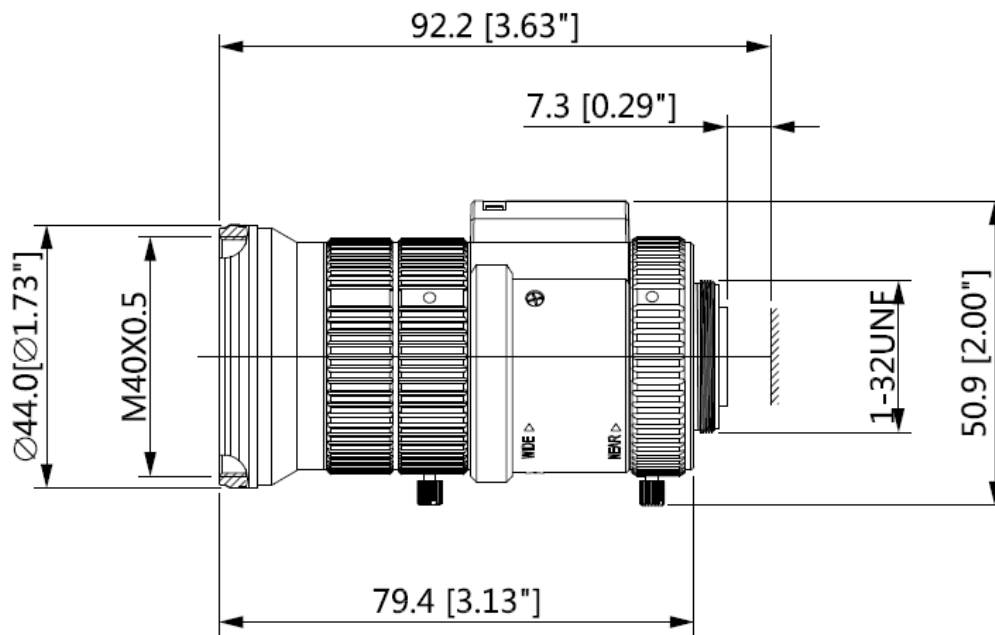

# DH-PFL0550-E6D

6 MegaPixel 5-50mm Lens

## Technical Specifications

|                        |             |   |
|------------------------|-------------|---|
| <b>Model</b>           |             | <b>DH-PFL0550-E6D</b>                   |
| <b>Parameter</b>       |             |   |
| Image format           |             | 1/1.2.7"                                |
| Focal length           |             | 5-50mm                                  |
| Lens pixel             |             | 6MP                                     |
| Aperture               |             | F1.6                                    |
| Mount                  |             | CS                                      |
| Field Angle<br>(D*H*V) | 1/2.7"      | W: 65.7°x49.6°x36.9°<br>T: 5.2°x7°x5.2° |
|                        | 1/2.9"(3:2) | W: 58.1°x47°x33.2°<br>T: 8.1°x6.6°x4.7° |
|                        | 1/4"        | W: 42°x33°x25°<br>T: 5.9°x4.7°x3.6°     |
| Lens Control           | Focus       | Manual                                  |
|                        | Zoom        | Manual                                  |
|                        | Iris        | DC-iris                                 |
| IR Correction          |             | Yes                                     |
| M.O.D.                 |             | 0.5m(1.64ft)                            |
| Dimension              |             | φ44x85.7mm(φ1.73"x3.37")                |
| Weight                 |             | 0.2kg(0.44lb)                           |
| Operating temperature  |             | -30°C ~ +70°C (-22°F ~ 158°F)           |
| Humidity               |             | <90% RH                                 |

## Order Information

| Type | Part Number    | Description                                   |
|------|----------------|---|
| Lens | DH-PFL0550-E6D | 6 MegaPixel 5-50mm Lens<br>_Dahua brand       |
|      | PFL0550-E6D    | 6 MegaPixel 5-50mm Lens<br>_Neutral, no brand |

## Dimensions(mm/inch)