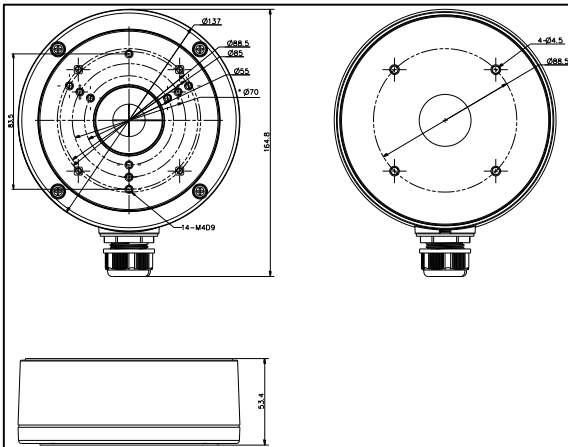

DS-1280ZJ-S

Junction Box for Dome Camera

Features:

- Aluminum alloy material with surface spray treatment
- Waterproof design
- Cable hole on bracket makes the feature better

Dimension:

Order Model:

DS-1280ZJ-S

Parameter:

Model	DS-1280ZJ-S
Parameters	Junction Box for Dome Camera
Appearance	Hikvision White
Material	Aluminum Alloy
Dimension	Φ 137 x 53.4x 164.8mm
Weight	527g

Notice:

- The bracket should be installed on flat wall
- Waterproof rubber is necessary for outdoor application
- The wall must be capable of supporting over 3 times as much as the total weight of the camera and the mount.
- The maximum load capacity of the bracket is **4.5KG**

Note: The actual bracket may vary from the picture above.