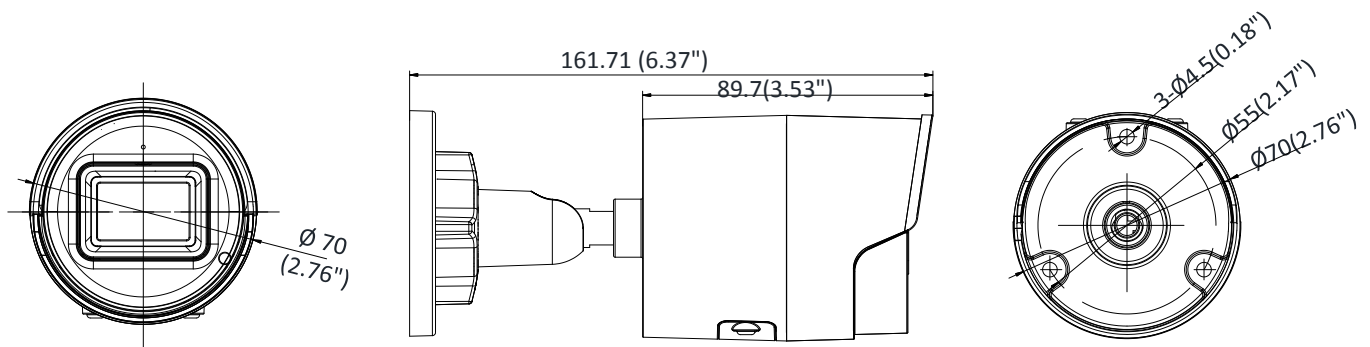

Dimension

Unit: mm(Inch)

Accessory

Distributed by