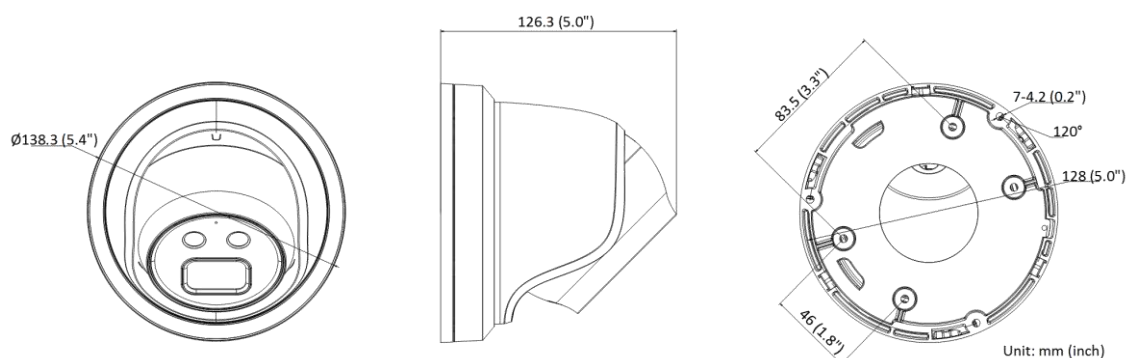

Power Consumption and Current	12 VDC, 0.48 A, max. 5.8 W PoE: (802.3af, 36 V to 57 V), 0.19 A to 0.12 A, max. 6.8 W
Power Interface	Ø5.5 mm coaxial power plug
Material	Metal except for trim ring
Camera Dimension	Ø138.3 × 126.3 mm (5.4" × 5.0")
Package Dimension	170 × 170 × 150 mm (6.7" × 6.7" × 5.9")
Camera Weight	Approx. 770 g (1.7 lb.)
With Package Weight	Approx. 1073 g (2.4 lb.)
Linkage Method	Upload to NAS/memory card, notify surveillance center, trigger record, trigger capture
Web Client Language	33 languages English, Russian, Estonian, Bulgarian, Hungarian, Greek, German, Italian, Czech, Slovak, French, Polish, Dutch, Portuguese, Spanish, Romanian, Danish, Swedish, Norwegian, Finnish, Croatian, Slovenian, Serbian, Turkish, Korean, Traditional Chinese, Thai, Vietnamese, Japanese, Latvian, Lithuanian, Portuguese (Brazil), Ukrainian
General Function	Anti-flicker, heartbeat, mirror, privacy masks, flash log, password reset via e-mail, pixel counter
Software Reset	Yes
Approval	
EMC	FCC (47 CFR Part 15, Subpart B); CE-EMC (EN 55032: 2015, EN 61000-3-2: 2014, EN 61000-3-3: 2013, EN 50130-4: 2011 +A1: 2014); RCM (AS/NZS CISPR 32: 2015); IC (ICES-003: Issue 6, 2016); KC (KN 32: 2015, KN 35: 2015)
Safety	UL (UL 60950-1); CB (IEC 60950-1:2005 + Am 1:2009 + Am 2:2013); CE-LVD (EN 60950-1:2005 + Am 1:2009 + Am 2:2013); BIS (IS 13252(Part 1):2010+A1:2013+A2:2015); LOA (IEC/EN 60950-1)
Environment	CE-RoHS (2011/65/EU); WEEE (2012/19/EU); Reach (Regulation (EC) No 1907/2006)
Protection	-U: Ingression protection: IP66 (IEC 60529-2013) -I: Ingression protection: IP67 (IEC 60529-2013)

Available Model

DS-2CD2346G2-I (2.8 mm, 4 mm, 6 mm)

DS-2CD2346G2-IU (2.8 mm, 4 mm, 6 mm)

Dimension

▪ Accessory

DS-1276ZJ-SUS
Corner Mount

DS-1271ZJ-140
Pendent Mount

DS-1273ZJ-140B
Wall Mount