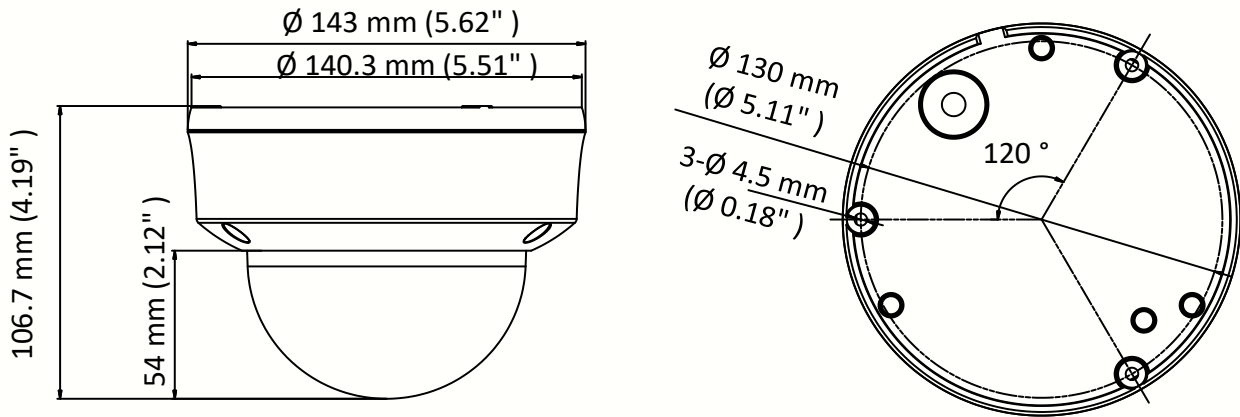

## Specifications

<b>Camera</b>	
Image Sensor	5 megapixel progressive scan CMOS
Signal System	PAL/NTSC
Video Frame Rate	TVI: 2 MP@25fps, 2 MP@30fps, 4 MP@25fps, 4 MP@30fps, 5 MP@20fps AHD: 4 MP@25fps, 4 MP@30fps, 5 MP@20fps CVI: 4 MP@25fps, 4 MP@30fps CVBS: PAL, NTSC
Resolution	2560 (H) × 1944 (V)
Min. Illumination	Color: 0.003 Lux @ (F1.2, AGC ON), 0 Lux with IR
Shutter Time	PAL: 1/25 s to 1/50, 000 s NTSC: 1/30 s to 1/50, 000 s
Lens	2.7 mm to 13.5 mm motorized vari-focal lens
Horizontal Field of View	92.3° to 29.3°
Lens Mount	Ø14
Day & Night	IR cut filter
Angle Adjustment	Pan: 0° to 355°; Tilt: 0° to 75°; Rotate: 0° to 355°
Synchronization	Internal synchronization
WDR (Wide Dynamic Range)	≥ 130 dB
<b>Menu</b>	
AGC	Yes
D/N Mode	Auto/Color/BW (Black and White)
BLC	Yes
WDR	Yes
Language	English
Functions	Brightness, Sharpness, 3D DNR, Mirror, Smart IR
<b>Interface</b>	
Video Output	1 HD analog output
Switch Button	TVI/AHD/CVI/CVBS
<b>General</b>	
Operating Conditions	-40 °C to 60 °C (-40 °F to 140 °F), humidity: 90% or less (non-condensation)
Power Supply	12 VDC ±25%
Power Consumption	Max. 5.7 W,
Protection Level	IP66, IK10
Material	Metal
IR Range	Up to 60 m
Dimensions	Ø 143 mm × 106.7 mm (5.62" × 4.19")
Weight	Approx. 800 g (1.76 lb.)

## Dimension