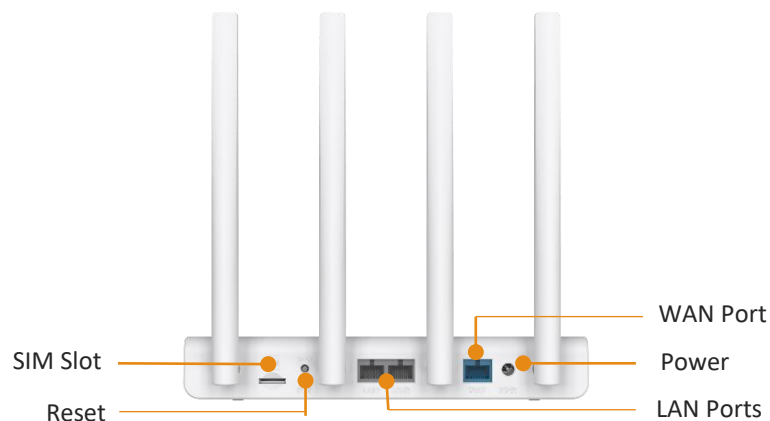

HMR300

300Mbps Wi-Fi 4G LTE Router

HMR300 is a 4G LTE router and archives speed of up to 150 Mbps download and 50Mbps upload. 300Mbps Wi-Fi create a wide-coverage wireless network for gaming, streaming and more.

4G LTE
4G/3G Compatible

N300
300Mbps wireless speed

Plug & Play
Compatible with different SIM cards

High Capacity
Up to 32 clients real-time connection

4 External Antennas
External antennas for better 4G/3G signal and Wi-Fi coverage

WAN Backup
WAN backup for normal Wi-Fi router mode

Front View

LED Indicators

Back View

Specifications

Hardware

ROM	8MB
RAM	64MB
Network Port	1x 100Mbps WAN, 2x 100Mbps LAN
Button	1x Reset Button
LED Indicator	System, Wi-Fi, 4G signal strength