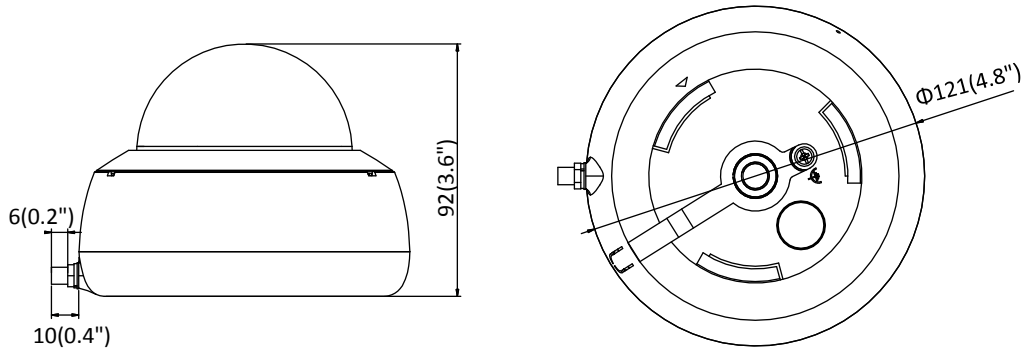

HWI-D220H-D/W(EU) (2.8mm)

Dimensions

Unit: mm(inch)

Distributed by

HIKVISION®

Headquarters

No.555 Qianmo Road, Binjiang District,
Hangzhou 310051, China
T +86-571-8807-5998
overseasbusiness@hikvision.com

Hikvision USA