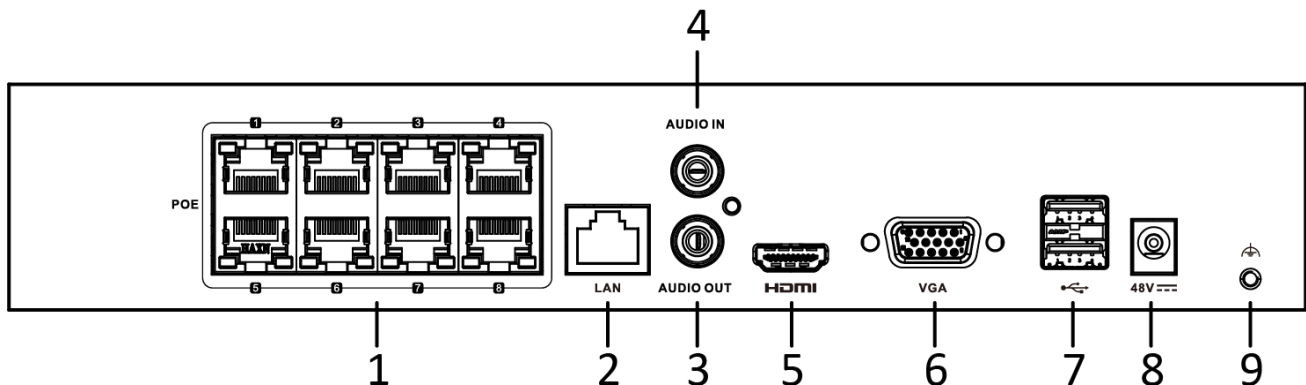

Physical Interface

No.	Description	No.	Description
1	PoE Interfaces	6	VGA Output (DB9 Connector)
2	LAN Interface	7	USB Interfaces
3	AUDIO OUT	8	Power Supply
4	AUDIO IN	9	GND
5	HDMI Interface