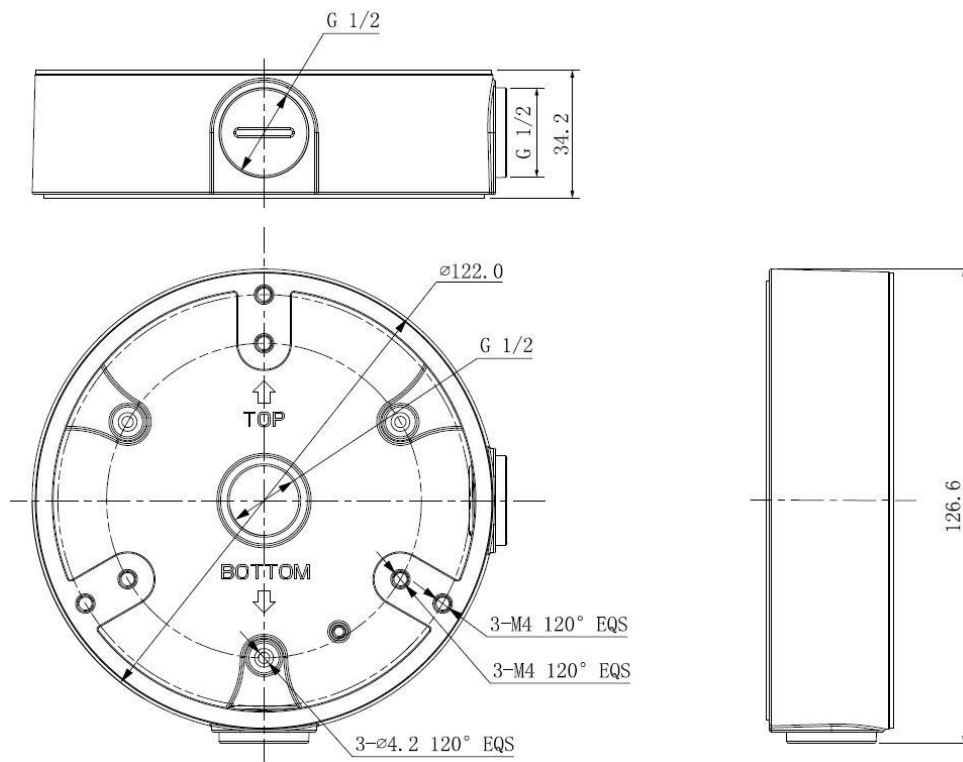

### Specifications

<b>Model</b>	<b>PFA137</b>
<b>General</b>	
Material	Aluminum
Dimension	φ122.0x34.2mm
Inch Thread	M20(G1/2")
Operating Temperature	-40°C ~60°C
Humidity	0~90% RH
Load Bearing	1.0Kg
Weight	0.24Kg
Color	Dark Grey
Applicable Model	Please see "Accessory Selection"

## Dimensions (mm)