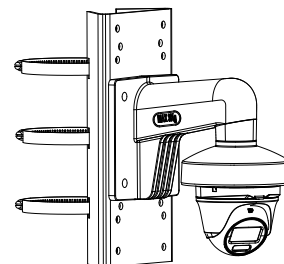

**Order Model**

HWT-T129-M (2.8mm)

**Dimension**

Unit: mm

▪ **Accessory**

HIA-B401-110T

HIA-B201

HIA-J101

HIA-B301

**Note:**

Certain accessory may not perfectly match with the camera.