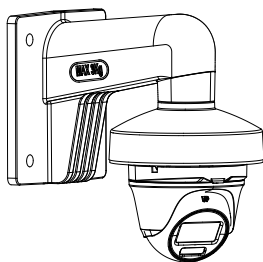

## ▪ Specification

Camera	
Image Sensor	2 MP CMOS
Signal System	PAL/NTSC
Resolution	1920 (H) × 1080 (V)
Frame Rate	TVI: 1080p@25fps/30fps CVI: 1080p@25fps/30fps AHD:1080p@25fps/30fps CVBS: PAL/NTSC
Min. Illumination	0.001 Lux @ (F1.0, AGC ON), 0 Lux with white light
Shutter Time	PAL: 1/25 s to 1/50,000 s; NTSC: 1/30 s to 1/50,000 s
Lens	2.8 mm fixed lens
Field of View	2.8 mm, horizontal FOV: 102°, vertical FOV: 54°, diagonal FOV: 121°
Lens Mount	M12
Light Alarm	Flashing Light Alarm (White Light), Solid Light Alarm (White Light)
Day & Night	Color
WDR (Wide Dynamic Range)	Digital WDR
Angle Adjustment	Pan: 0° to 360°, Tilt: 0° to 75°, Rotation: 0° to 360°
Menu	
White Light	Auto/Off
Image Mode	STD/HIGH-SAT/HIGHLIGHT
AGC	Yes
Day/Night Mode	Color
White Balance	Auto/Manual
AE (Auto Exposure) Mode	DWDR, BLC, HLC, Global
Noise Reduction	3D DNR/2D DNR
Language	English
Function	Brightness, Contrast, Mirror, Defective Pixel Correction, Sharpness, Anti-Banding, Smart Light
Lighting Mode	White Light
Interface	
Video Output	Switchable TVI/AHD/CVI/CVBS
General	
Operating Conditions	-40°C to 60°C (-40°F to 140°F), Humidity: 90% or less (non-condensing)
Power Supply	12 VDC ± 25% <i>*You are recommended to use one power adapter to supply the power for one camera.</i>
Consumption	Max. 2.4 W
Protection Level	IP66
Material	Metal
White Light Range	Up to 20 m
Dimension	82.65 mm × 91 mm × 69.16 mm (Ø 3.25" × 3.58" × 2.72")
Weight	Approx. 238.5 g (0.53 lb.)

**Order Model**

HWT-T129-M (2.8mm)

**Dimension**

Unit: mm

▪ **Accessory**

HIA-B401-110T

HIA-B201

HIA-J101

HIA-B301

**Note:**

Certain accessory may not perfectly match with the camera.