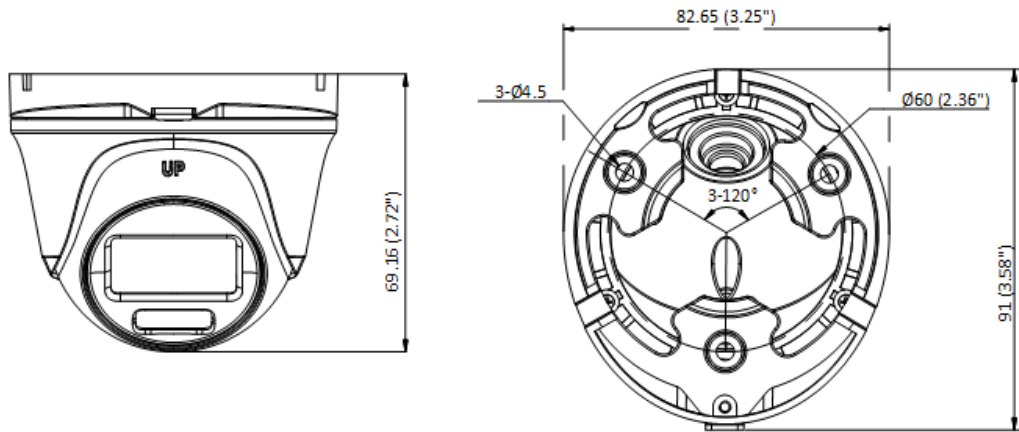

#### Key Features

- High quality imaging with 2 MP, 1920 × 1080 resolution
- 24/7 color imaging with F1.0 aperture
- 3D DNR technology delivers clean and sharp images
- 2.8 mm fixed focal lens
- Up to 20 m white light distance for bright night imaging
- One port for four switchable signals (TVI/AHD/CVI/CVBS)
- Water and dust resistant (IP66)

## ▪ Specification

Camera	
Image Sensor	2 MP CMOS
Signal System	PAL/NTSC
Resolution	1920 (H) × 1080 (V)
Frame Rate	TVI: 1080p@25fps/30fps CVI: 1080p@25fps/30fps AHD:1080p@25fps/30fps CVBS: PAL/NTSC
Min. Illumination	0.001 Lux @ (F1.0, AGC ON), 0 Lux with white light
Shutter Time	PAL: 1/25 s to 1/50,000 s; NTSC: 1/30 s to 1/50,000 s
Lens	2.8 mm fixed lens
Field of View	2.8 mm, horizontal FOV: 102°, vertical FOV: 54°, diagonal FOV: 121°
Lens Mount	M12
Light Alarm	Flashing Light Alarm (White Light), Solid Light Alarm (White Light)
Day & Night	Color
WDR (Wide Dynamic Range)	Digital WDR
Angle Adjustment	Pan: 0° to 360°, Tilt: 0° to 75°, Rotation: 0° to 360°
Menu	
White Light	Auto/Off
Image Mode	STD/HIGH-SAT/HIGHLIGHT
AGC	Yes
Day/Night Mode	Color
White Balance	Auto/Manual
AE (Auto Exposure) Mode	DWDR, BLC, HLC, Global
Noise Reduction	3D DNR/2D DNR
Language	English
Function	Brightness, Contrast, Mirror, Defective Pixel Correction, Sharpness, Anti-Banding, Smart Light
Lighting Mode	White Light
Interface	
Video Output	Switchable TVI/AHD/CVI/CVBS
General	
Operating Conditions	-40°C to 60°C (-40°F to 140°F), Humidity: 90% or less (non-condensing)
Power Supply	12 VDC ± 25% <i>*You are recommended to use one power adapter to supply the power for one camera.</i>
Consumption	Max. 2.4 W
Protection Level	IP66
Material	Metal
White Light Range	Up to 20 m
Dimension	82.65 mm × 91 mm × 69.16 mm (Ø 3.25" × 3.58" × 2.72")
Weight	Approx. 238.5 g (0.53 lb.)

**Order Model**

HWT-T129-M (2.8mm)

**Dimension**

Unit: mm

▪ **Accessory**

HIA-B401-110T

HIA-B201

HIA-J101