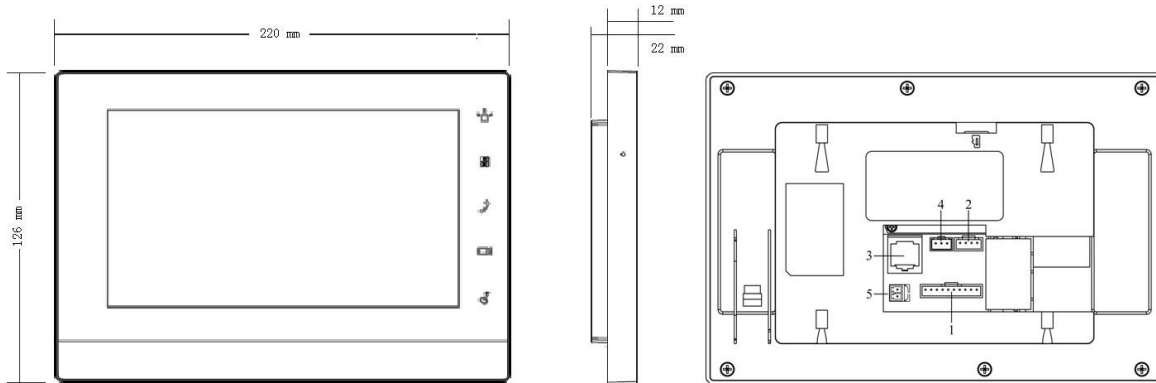

7-inch Color Indoor Monitor

Features

- Displayer: Color 7-inch TFT LCD, Capacitive touch screen resolution 800×480
- Support 6 channels wire alarm input
- Call among households
- 1 channel 10/100Mbps self-adaptive Ethernet
- Support outdoor station and IPC monitor
- Support leave audio and video message
- Support Dahua POE power supply
- Support SD card pluggable
- Surface mounted

Specifications

Model		Binnen unit
System	Main Processor	Built-in microcontroller
	Operation System	Embedded LINUX operating system
Video	compression	H.264
	Resolution	800*480
Audio	Audio Input	All-direction microphone
	Audio Output	Embedded loudspeaker
	Bidirectional Talk	Support bidirectional talk
Display	Size	Color 7-inch TFT LCD
Operating modes	input	Mechanical keys(emergency, protection, video talk, monitoring, unlock), Touch screen technology
Alarm	Alarm input	Support 6 channels input

	Alarm output	Support 1 channel output
Network	Ethernet	10 M / 100 Mbps adaptive

	network protocol	TCP/IP
General	Power	DC 10~15V or supply directly by Special switching power
	Power Consumption	Standby $\leq 1.5W$, work $\leq 7W$
	work environment	Temperature: -10°C+60°C
		Humidity: 10~90%RH
	Dimensions	200mm×126mm×22mm (L*W*T) ;
Weight	0.8Kg ;	

Dimensions

*Design and specifications are subject to change without notice.