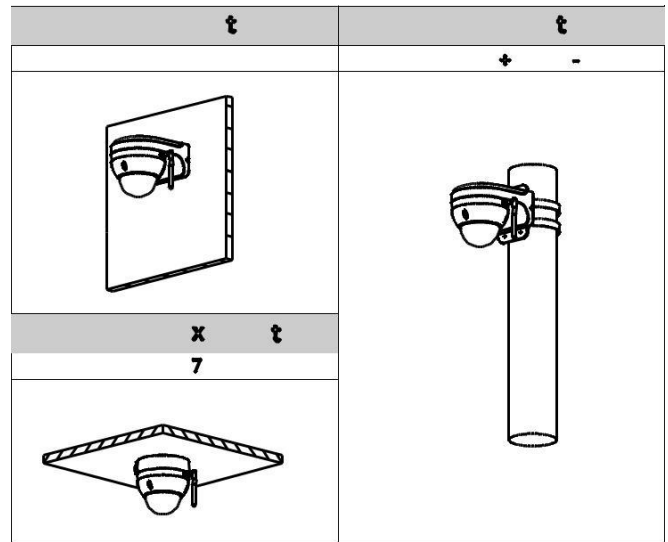

Electrical

Power Supply	DC 12V/1.5A
Power Consumption	10W

Environmental

Operating Conditions	-30°C ~ 60°C (-22°F ~ +140°F) / Less than 95% RH
Ingress Protection	IP66
Vandal Resistance	IK10

Construction

Casing	Metal
Dimensions	Φ122 (mm) x 89 (mm)
Net Weight	0.66kg(1.46lb)
Gross Weight	0.71kg(1.57lb)

Accessories

Optional:

PFA137  
Mount Adapter

PFB203W  
Wall Mount

PFA152-E  
Pole Mount

PFB200C  
Ceiling Mount

Dimensions (mm)