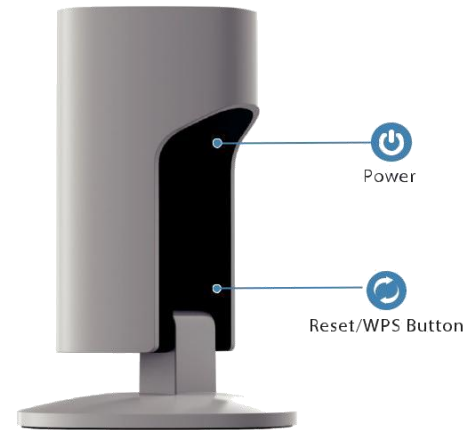

Specifications

Camera

1/3" 4Megapixel progressive CMOS
4MP(2688 x 1520)
Night Vision: 10m distance
2.3mm fixed lens
Field of View : 129°(H), 75°(V), 147°(D)

Video & Audio

Video Compression : H.265/H.264
Up to 20fps Frame Rate
16x Digital Zoom
Two-way Audio

Notice Management

Motion Detection
Human Detection
Configurable region and schedule

Network

Wi-Fi: IEEE802.11b/g/n, 50m open field
ONVIF Profile S&G, CGI
Easy4ip app: iOS, Android

Auxiliary Interface

Micro SD Slot (up to 128GB)
Built-in Mic & Speaker
WPS/Reset button

General

DC 5V1A Power supply
Power Consumption: <5W
Working Environment: -10°C~+45°C, Less than 95%RH
Dimensions: 107 × 76 × 65mm (4.2 × 3.0 × 2.6inch)
Weight: 160g (0.35lb)
CE, FCC, UL

What's in the box

- 1x Camera
- 1x Quick Start Guide
- 1x Power Adapter

- 1x USB Cable
- 1x Screw Package
- 1x Metal Quick Installation Board