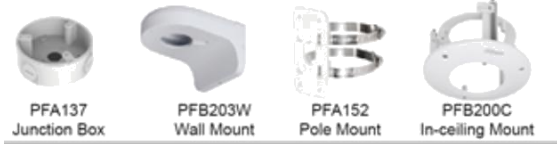

Construction

Casing	Metal
Dimensions	φ122mm×88.9mm(4.80"×3.50")
Net Weight	0.4Kg (0.88lb)
Gross Weight	0.54Kg(1.19lb)

Accessories

Optional:

Dimensions (mm/inch)