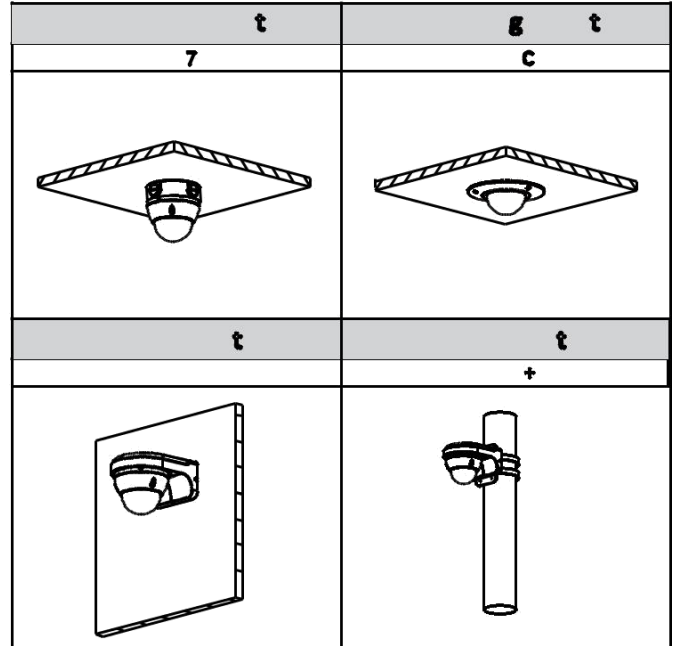

Construction

Casing	Metal
Dimensions	φ122mm×88.9mm(4.80"×3.50")
Net Weight	0.4Kg (0.88lb)
Gross Weight	0.54Kg(1.19lb)

Accessories

Optional:

Dimensions (mm/inch)